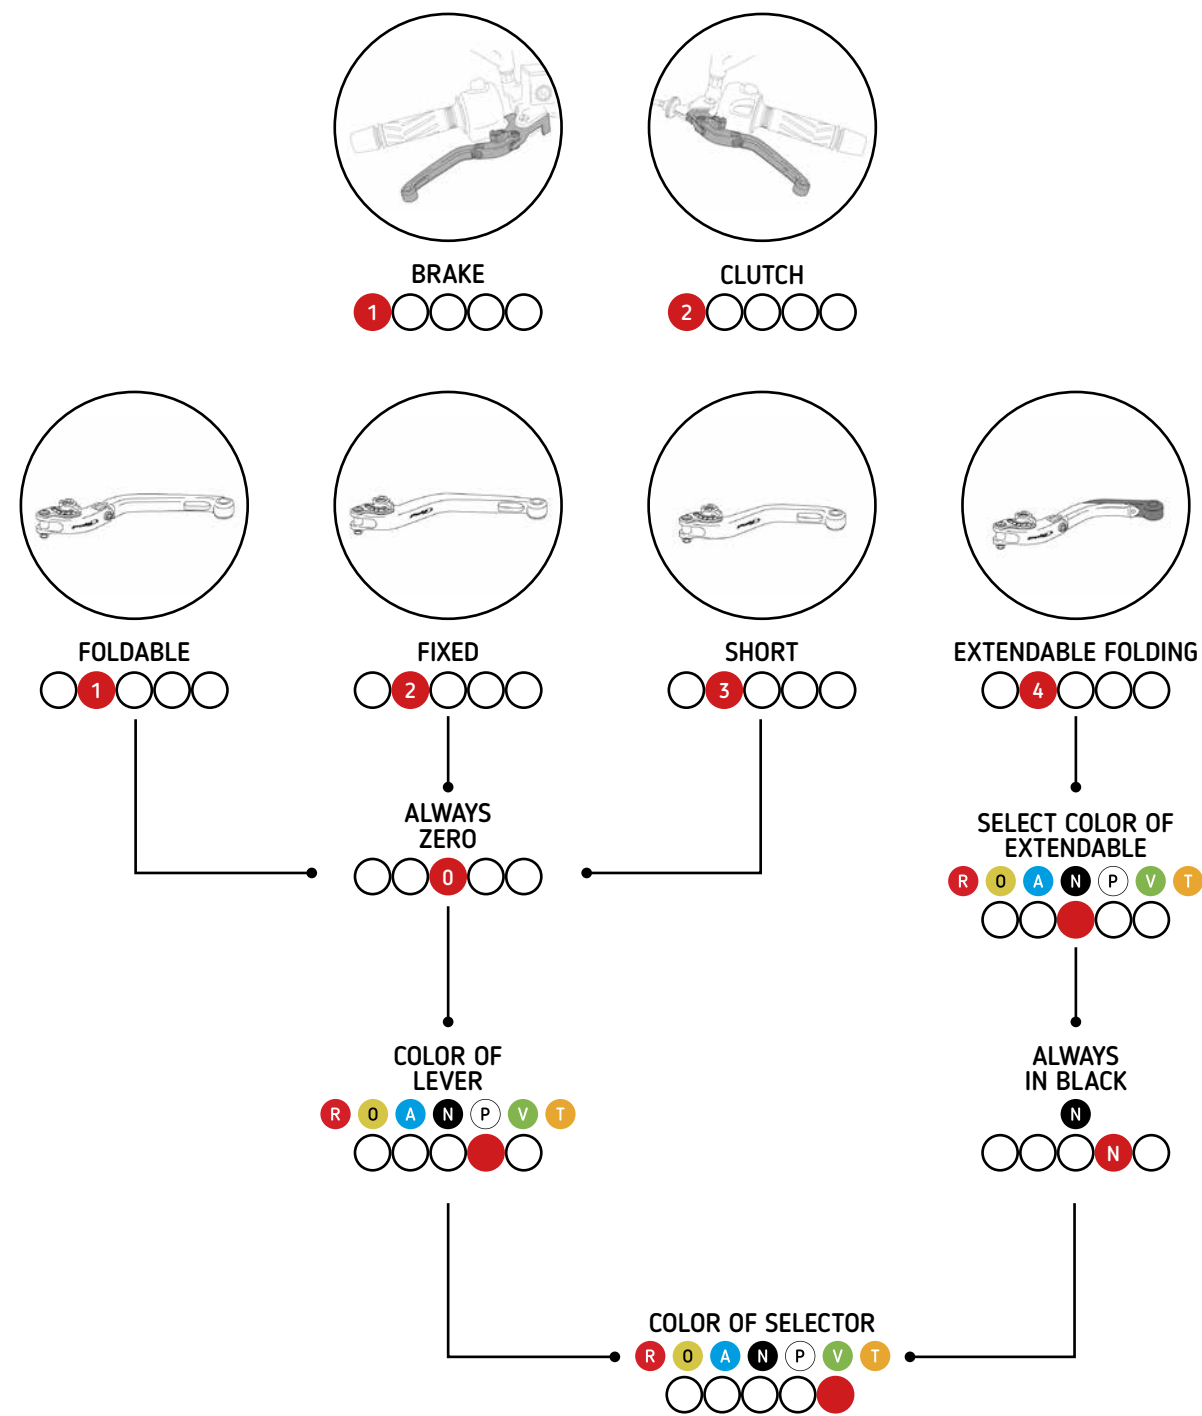

# LEVERS 3.0

HI-TECH PARTS

## 5 STEPS TO FIND THE PART# FOR YOUR LEVERS 3.0

**1** SELECT TYPE OF LEVER

**2** SELECT MODEL OF LEVER 3.0

**3** SELECT COLOR OF EXTENDABLE

**4** SELECT COLOR OF LEVER

**5** SELECT COLOR OF SELECTOR

REF. 210NT

- 2** CLUTCH
- 1** ABATIBLE
- 0** ALWAYS ZERO
- N** COLOR OF LEVER
- T** COLOR OF SELECTOR

REF. 230NA

- 2** BRAKE
- 3** SHORT
- 0** ALWAYS ZERO
- N** COLOR OF LEVER
- A** COLOR OF SELECTOR