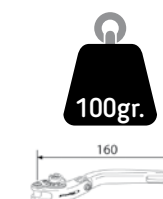

## LEVERS 3.0

HI-TECH PARTS | TECHNICAL SECTION

REF. 210AA

REF. 220NA

REF. 230NA

REF. 24ANA

FOLDABLE MODEL 3.0	REF.	R	O	A	T
		N	P	V	
FOLDABLE BRAKE LEVER	SEE PAGE 174				(*)
ADAPTOR BRAKE LEVER	SEE PAGE 180				
FOLDABLE CLUTCH LEVER	SEE PAGE 174				(*)
ADAPTOR CLUTCH LEVER	SEE PAGE 180				
SELECTOR (SPARES)	3699				(*)
SCREW-NUT-SPACER-WASHER SPRING (SPARES)	9837				(*)
SPRING	3512				(*)