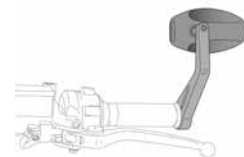

ADAPTORS TO BAR END REARVIEW MIRRORS

HI-TECH PARTS | TYPE OF REARVIEW MIRROR:

2020

MODELS:
www.puig.tv

MP