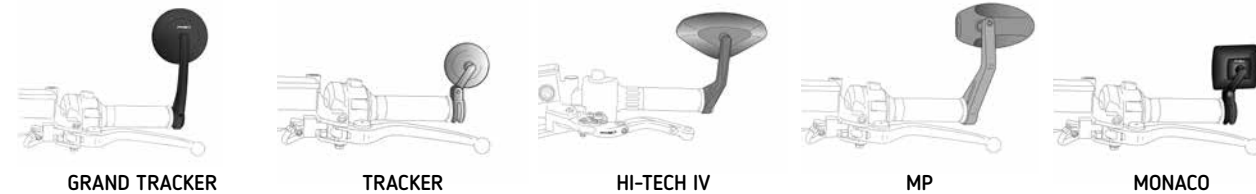

N Black

P Silver

(*) Check price with your distributor.

IMPORTANT: Indicate code color after part#. Example: 0973A

ADAPTORS TO BAR END REARVIEW MIRRORS

HI-TECH PARTS | TYPE OF REARVIEW MIRROR:

2020

MODELS:
www.puig.tv