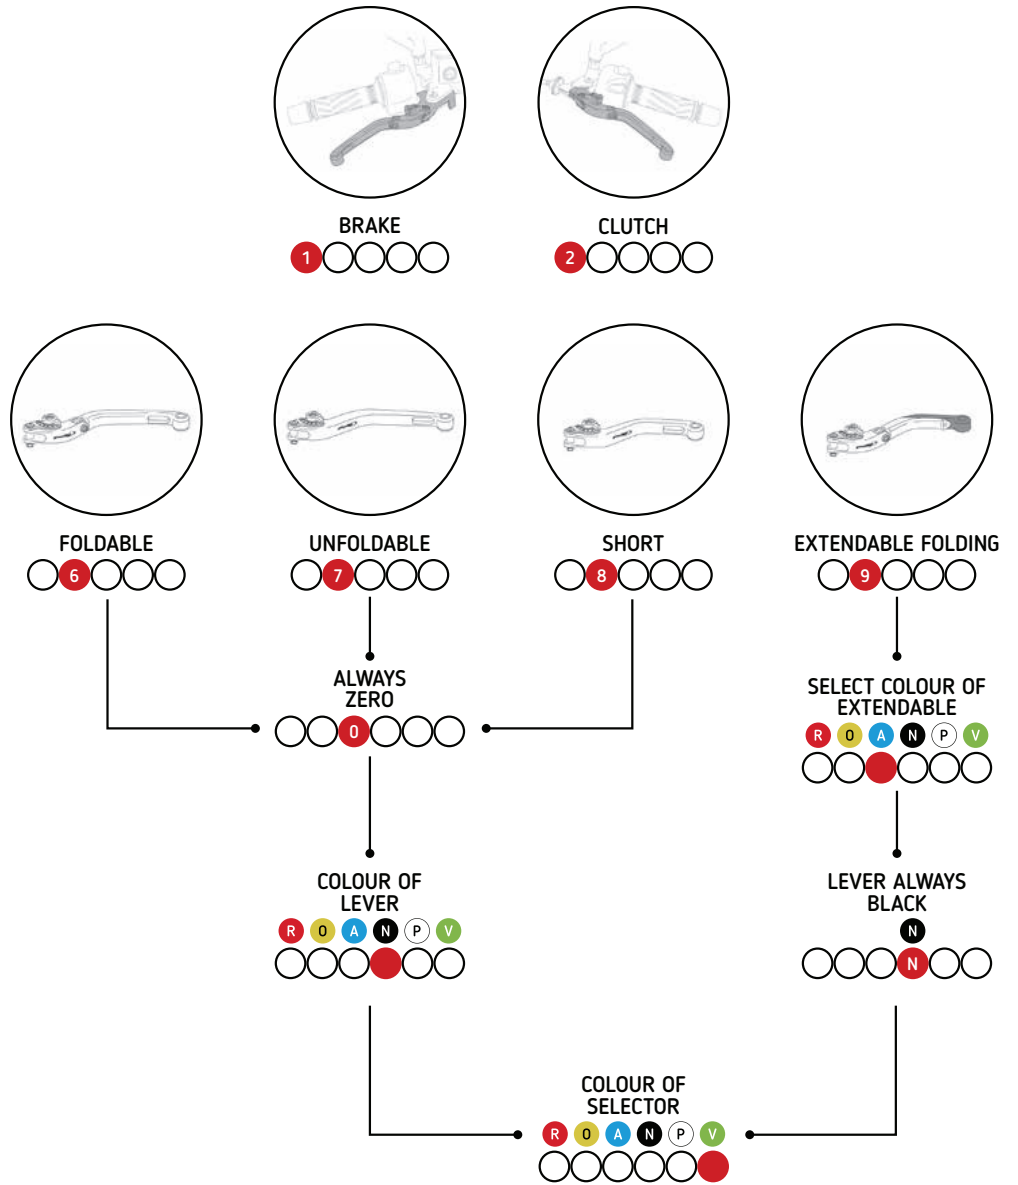

TECHNICAL SECTION / Models

HI-TECH PARTS | LEVERS 2.0

FOLDABLE MODEL 2.0	REF.	
FOLDABLE BRAKE LEVER	SEE PAGE 142	(*)
BRAKE LEVER ADAPTER	SEE PAGE 144	
FOLDABLE CLUTCH LEVER	SEE PAGE 142	(*)
CLUTCH LEVER ADAPTER	SEE PAGE 144	
SELECTOR (SPARES)	5749	(*)

UNFOLDABLE MODEL 2.0	REF.	
UNFOLDABLE BRAKE LEVER	SEE PAGE 142	(*)
BRAKE LEVER ADAPTER	SEE PAGE 144	
UNFOLDABLE CLUTCH LEVER	SEE PAGE 142	(*)
CLUTCH LEVER ADAPTER	SEE PAGE 144	
SELECTOR (SPARES)	5749	(*)

SHORT MODEL 2.0	REF.	
SHORT BRAKE LEVER	SEE PAGE 142	(*)
BRAKE LEVER ADAPTER	SEE PAGE 144	
SHORT CLUTCH LEVER	SEE PAGE 142	(*)
CLUTCH LEVER ADAPTER	SEE PAGE 144	
SELECTOR (SPARES)	5749	(*)

EXTENDABLE FOLDABLE MODEL 2.0	REF.	
EXTENDABLE FOLDABLE BRAKE LEVER	SEE PAGE 142	(*)
BRAKE LEVER ADAPTER	SEE PAGE 144	
EXTENDABLE FOLDABLE CLUTCH LEVER	SEE PAGE 142	(*)
CLUTCH LEVER ADAPTER	SEE PAGE 144	
SELECTOR (SPARES)	5749	(*)
EXTENDABLE	8983	(*)

LEVERS 2.0

HI-TECH PARTS

// 5 STEPS TO FIND THE PART# FOR YOUR LEVERS 2.0

- 1 SELECT TYPE OF LEVER
- 2 SELECT MODEL OF LEVER 2.0
- 3 SELECT COLOUR OF EXTENDABLE
- 4 SELECT COLOUR OF LEVER
- 5 SELECT COLOUR OF SELECTOR